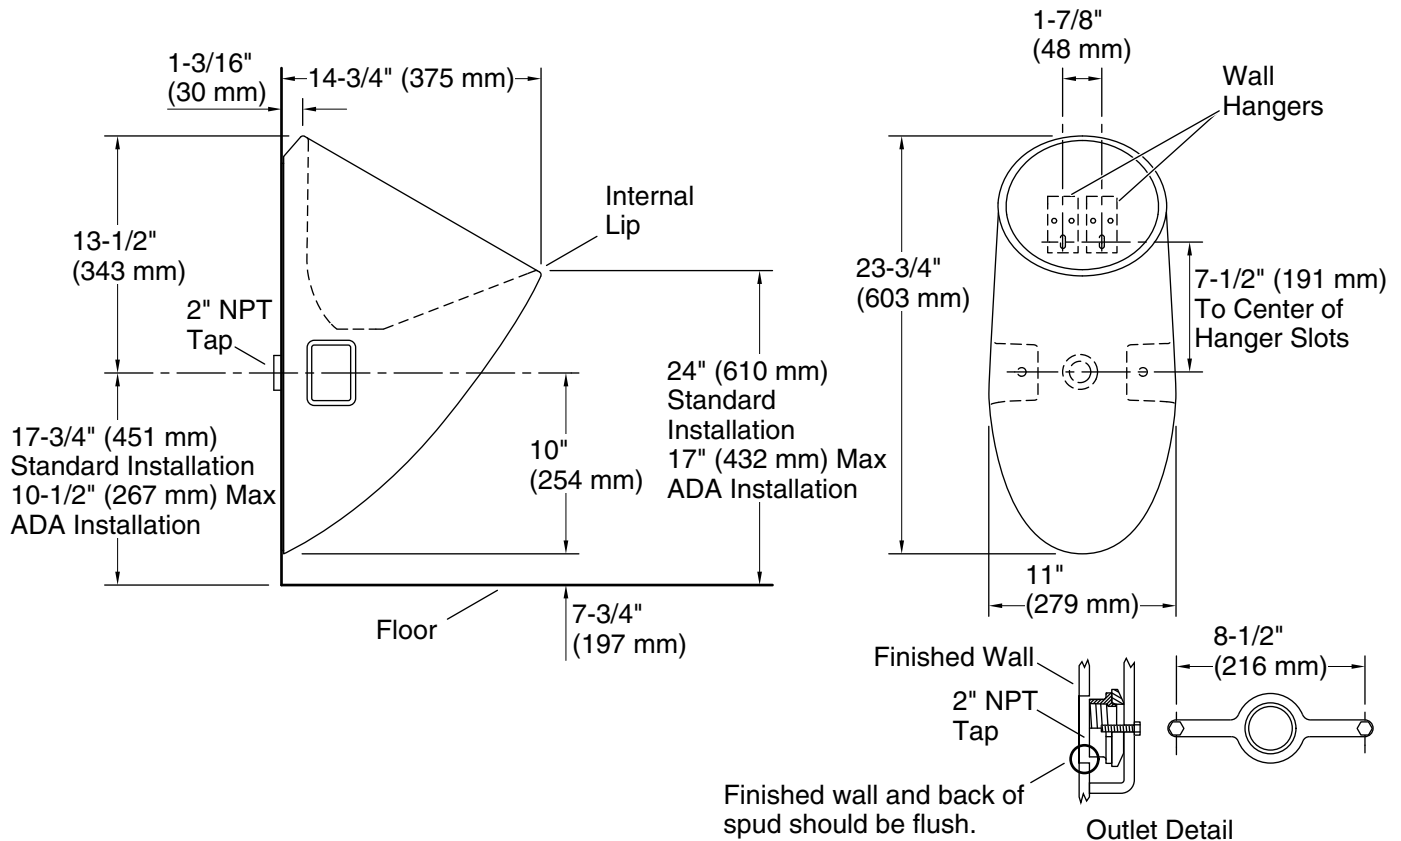

Features

- Waterless urinal.
- 14-3/4" (375 mm) extended rim.

Material

- Vitreous china.

Recommended Products/Accessories

- 1048656 Sealing Liquid 128 oz
- 1048656-P Sealing Liquid - Case
- 1174866 Waterless Urinal Cleaner 3-Pack
- K-4929 Waterless Urinal Maintenance Balls

Included Components

Additional Components:

- 2" outlet spud
- 3 oz (89 ml) Sealing Liquid Sample
- Cleaner Sample
- Hanger(s)
- Removable Strainer
- Urinal Ball Sample

ADA

Codes/Standards

- ASME A112.19.2/CSA B45.1
- ASME A112.19.19
- ADA
- ICC/ANSI A117.1

Technical Information

All product dimensions are nominal.

Spud size: 2", Outlet, Rear

Notes

Install this product according to the installation guide.

CAUTION: Risk of property damage. When connecting waterless urinals to the building drain waste vent system, do not use copper pipe or copper tube connectors. The use of a copper connector will result in corrosion of the connector and potential building structure damage caused by leakage.

Roughing-in remains the same when using the optional 3" outlet spud.

Recommended ADA outlet spud height will account for normal product variation.

For ADA compliance, measurement must be 17" (432 mm) or less from the floor to the top of the internal lip.